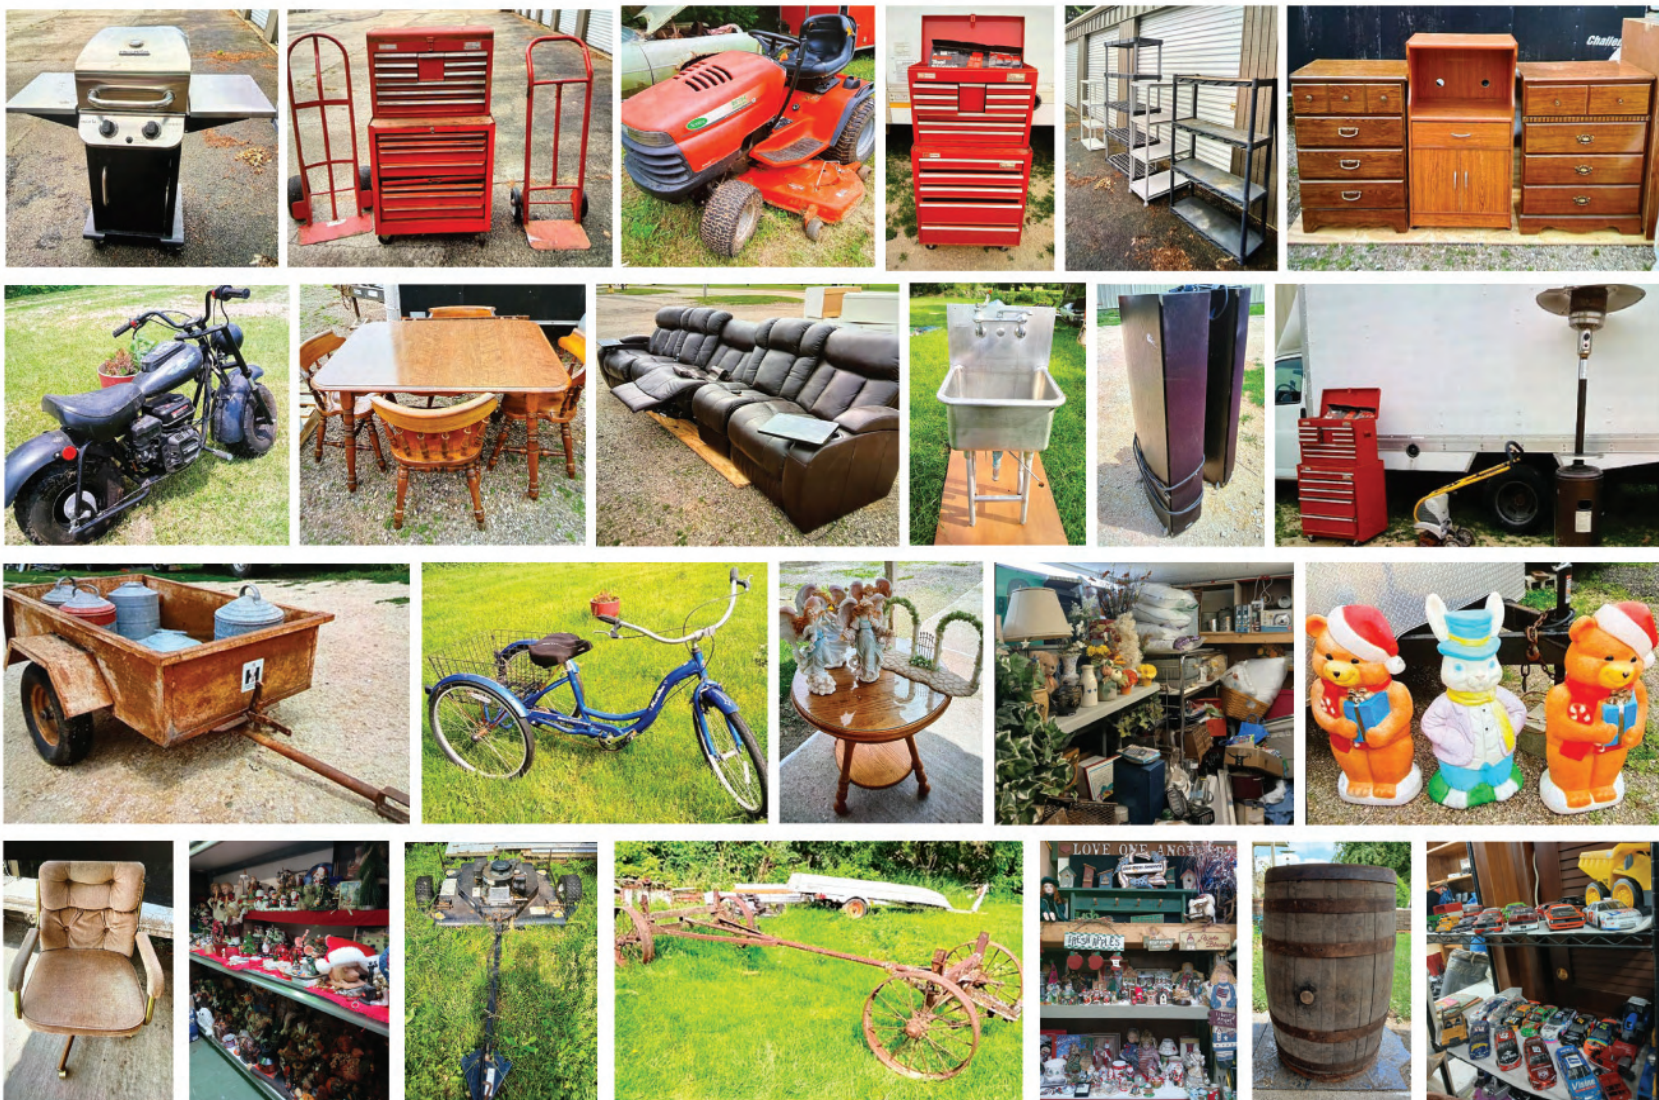

THIS WEEKEND ONLY!

JULY 3RD • 4TH • 5TH
9AM-5PM EACH DAY

7071 W. STATE ST.
ROCKFORD, IL

FISHING POLES, REFRIGERATORS, AIR CONDITIONERS, HAND TOOLS, LAWN MOWERS, LOTS OF CHRISTMAS ITEMS, HOUSEHOLD ITEMS, RECORDS, ELECTRONICS, SHELVING, FURNITURE... AND SO MUCH MORE!

DON'T MISS THIS SALE!

Hardwood Flooring Specialists For Over 40 Years

Hull Hardwood Flooring

NEW & CUSTOM HARDWOOD FLOORS
INSTALLED, SANDED & FINISHED

FREE ESTIMATES

RESTORE YOUR FLOORS:
CUSTOM SANDING OF
OLD FLOORS!