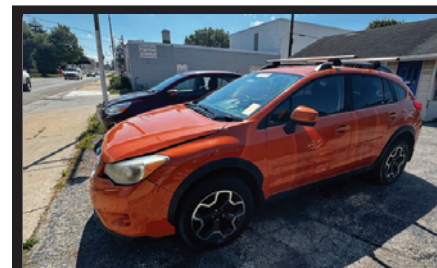

2000 Ford F-250
Runs Like New

2019 Chevy Impala
Clean, Great On Gas!

2011 Ford Explorer
Super Nice, Roomy!

2019 Jeep Cherokee
Like New, Wont Last Long!

2012 Chevy Equinox
Nice SUV, Just Arived!!

2014 Subaru Crosstrek
Clean, Great On Gas!