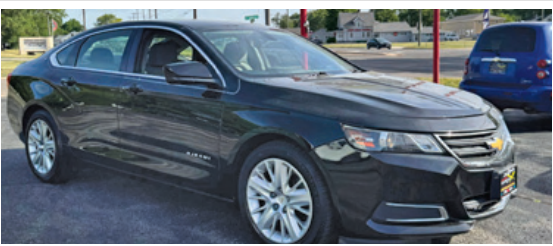

2020 SUZUKI BOULEVARD

WOW, RUNS AMAZING, GREAT 1ST BIKE!

$5,999

2015 CHEVY IMPLALA

NICE FAMILY CAR, GREAT ON GAS!

$8,695