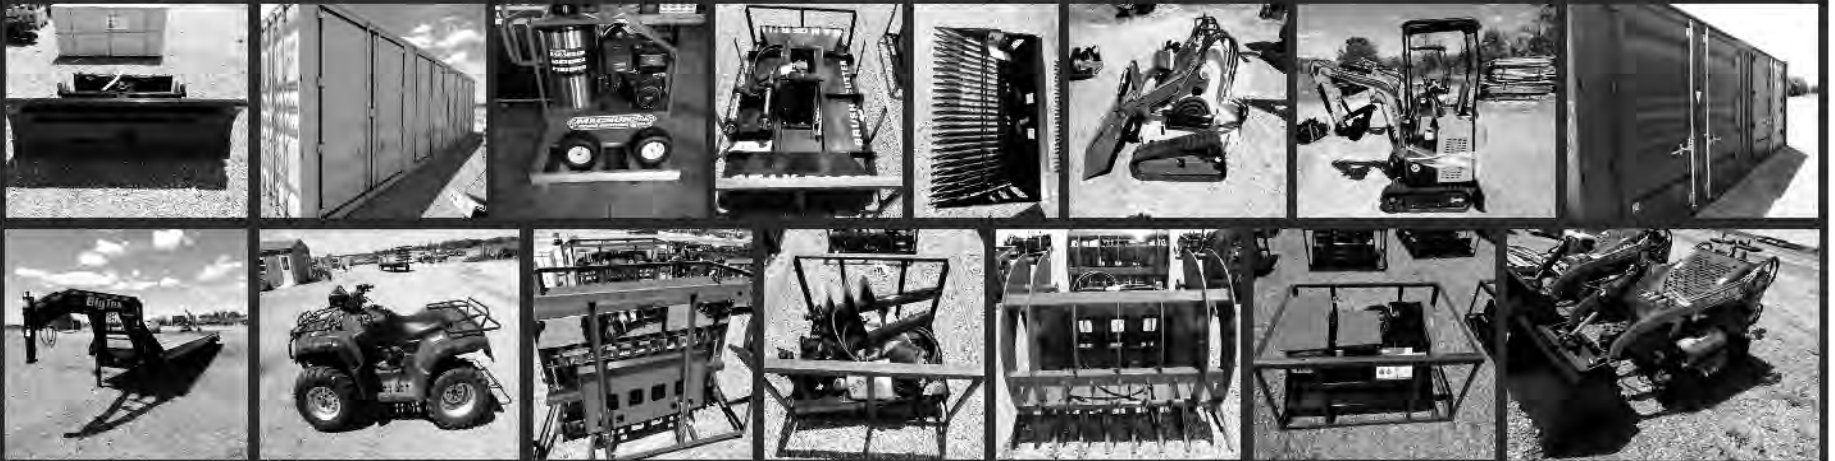

ONLINE ONLY AUCTION

Closes July 6, 2026 @ 3:00 PM

7526 Old State Rt 121 Hopedale IL 61747

Register to bid at hibid.com/catalog/754442/online-equipment

July 7-9 8 AM - 4 PM Pay & Pick up • TERMS: Cash, Check, Wire Transfer with $25.00 fee or Credit Card Day of auction 4% credit card fee. 10% buyer's fee. Not responsible for accidents or articles after sold. All items sold as is where is.

Auctions Conducted By

S&K Auctions LLC. Hopedale IL

Auctioneers:
Brent Schmidgall
309-202-8378
Cal Kaufman
309-696-9019

Check Our Website for updates, pictures and more information skauctionsllc.com

★ ★ AMERICA 250 CELEBRATION ★ ★ ★

JULY 10-12, 2026

★ DOWNTOWN FREEPORT, ILLINOIS ★

HONORING OUR PAST
SHAPING OUR FUTURE

★★★

1776 ★ 2026

250 YEARS OF FREEDOM.
TOGETHER WE CELEBRATE.

SCAN FOR
FULL SCHEDULE
& EVENT INFO