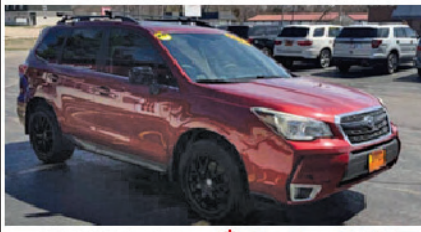

\$8,995

2010 MERCURY MILAN

3.0L FLEX FUEL, FWD, KEYLESS ENTRY **\$3,995**

2017 SUBARU FORESTER 2.0XT

2.0L TURBO, AWD, 97K MI, MOONROOF! **\$11,495**

2013 JEEP PATRIOT

2.0L I4, 4WD, REMOTE START! **\$4,995**