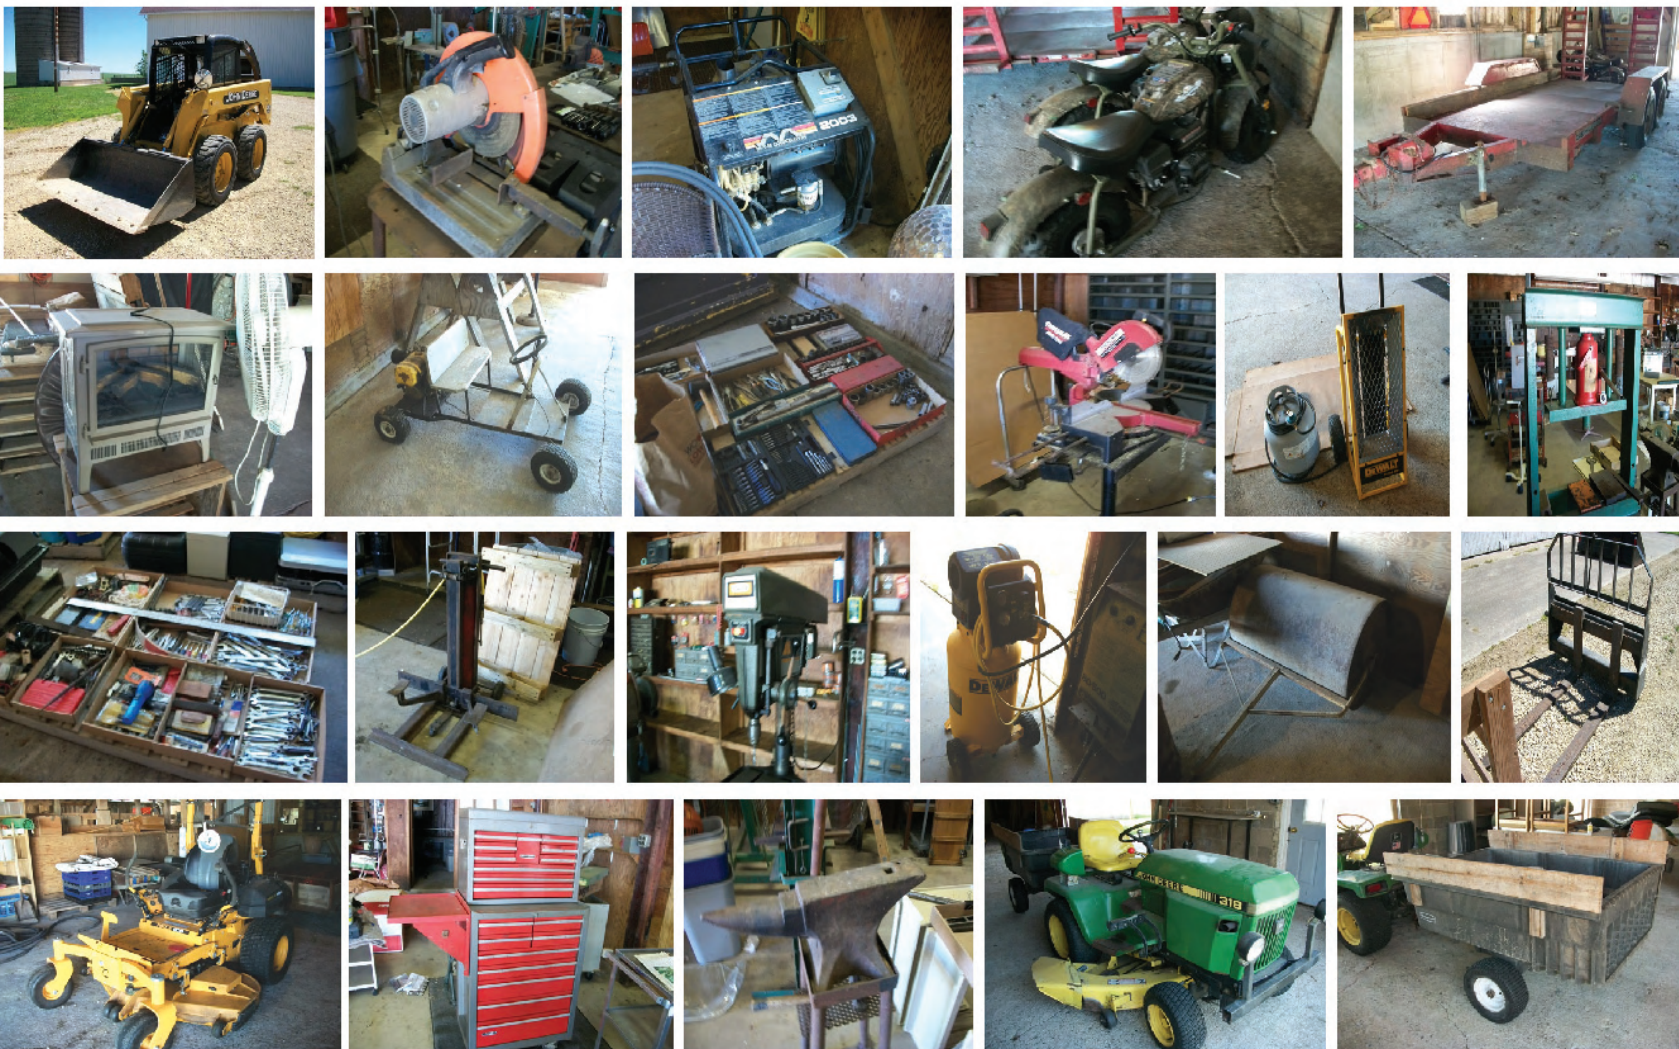

ANTIQUES, COLLECTIBLES & MISC. ITEMS: wood parts bins; wood feed bunk; galvanized round water tank; metal garden trellis; assorted farm primitives; wood ammo crates; wood chairs; painted blanket chest; Pioneer seed corn advertising items (jackets, sweatshirts, thermometer & more); plastic Radio Flyer wagon; wood toy machine shed; wood toy box; blue fruit jars; yard decorations; flower pots; apt. fridge; some household items.

LOBDELL
AUCTION
SERVICE

TERMS: CASH or GOOD CHECK

TYLER LOBDELL - AUCTIONEER • IL LICENSE #440000644

815-238-0832

Email: lobdellauction@yahoo.com
Web: www.lobdellauctionservice.com